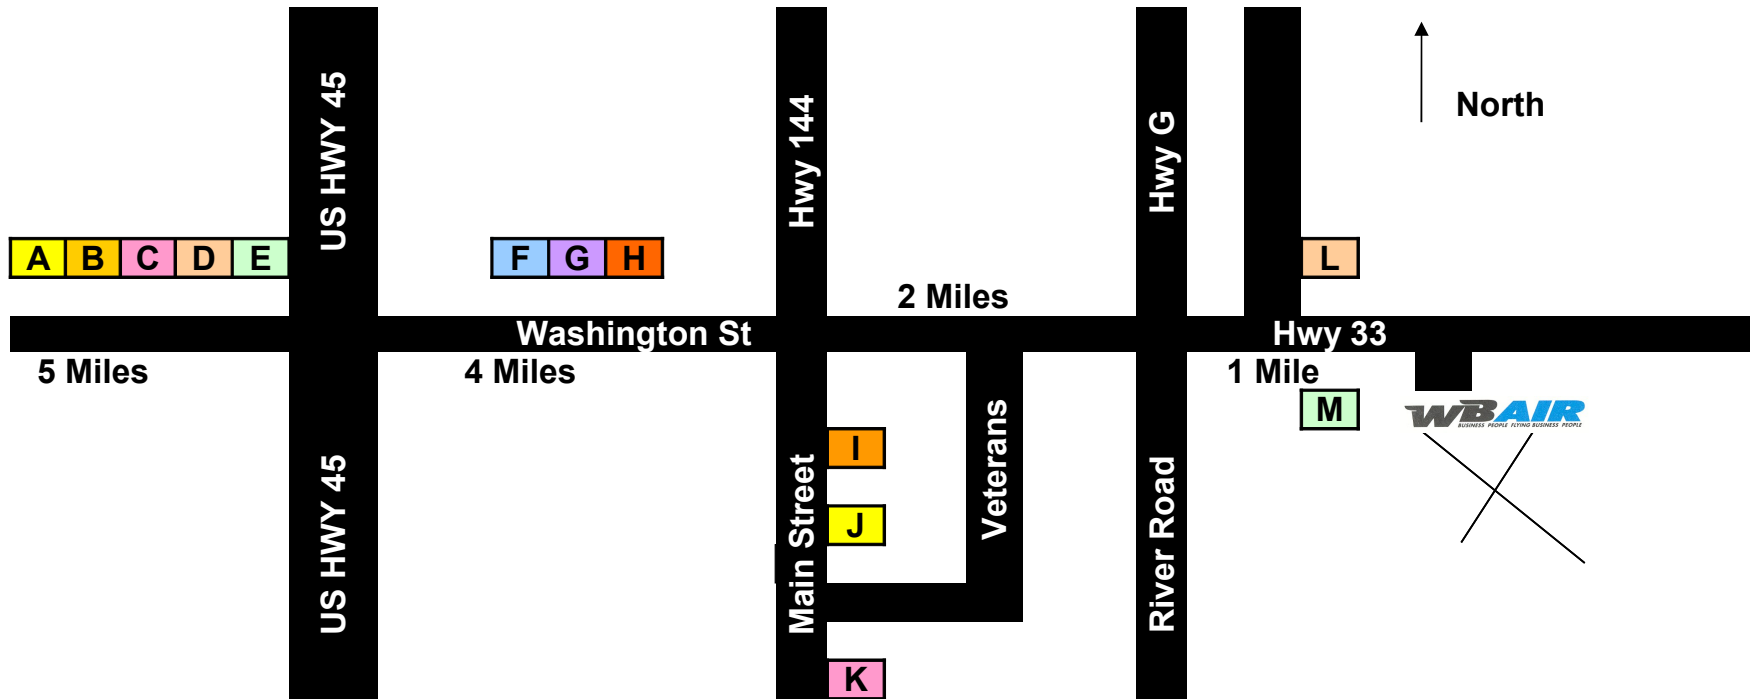

Welcome to West Bend!

Area Dining Options

33 West of 45

- A** Applebee's
- B** Perkins
- C** Dairy Queen
- D** Culver's Custard
- E** Cousin's Subs

33 East of 45

- F** Burger King
- G** McDonald's
- H** Pizza Hut

Downtown

- I** Sal's Pizza
- J** Januli's Pizzeria & Italian Deli
- K** Riverside Brewery

Nearby

- L** Copper Penny
- M** Subway

Off-Map: 45 & Paradise Rd

- Buffalo Wild Wings
- Wendy's
- Noodles and Company