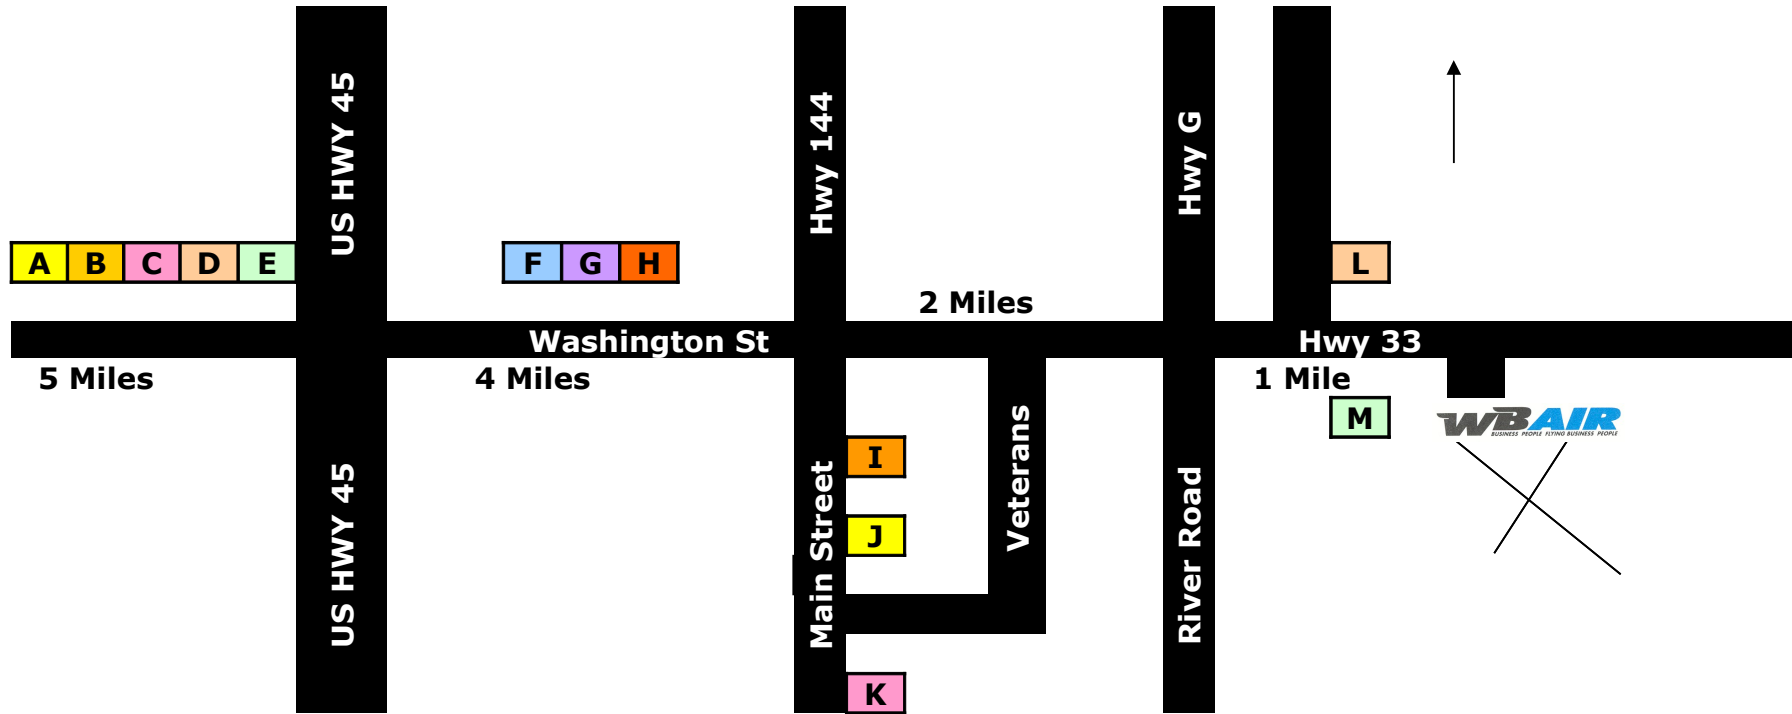

Welcome to West Bend!

Area Dining Options

33 West of 45

- **A** Applebee's
- **B** Perkins
- **C** Dairy Queen
- **D** Culver's Custard
- **E** Cousin's Subs

33 East of 45

- **F** Burger King
- **G** McDonald's
- **H** Pizza Hut

Downtown

- **I** Sal's Pizza
- **J** Januli's Pizzeria & Italian Deli
- **K** Riverside Brewery

Nearby

- **L** Copper Penny
- **M** Subway

Off-Map: 45 & Paradise Rd

- **Buffalo Wild Wings**
- **Wendy's**
- **Noodles and Company**